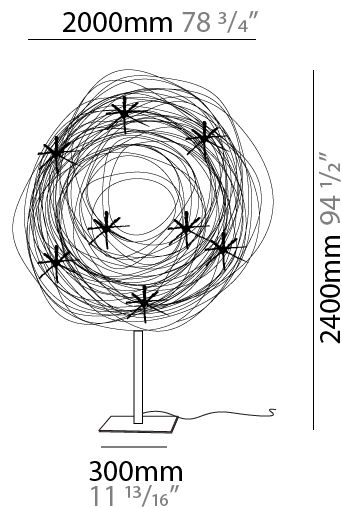

PROJECT
TYPE
SPECIFIER
QUANTITY
DATE

CONFUSIONE PORTABLE

D134049

base number

1. To build a product code in our configurator select the specify button on the base model # product page
2. To build a manual product code on this datasheet choose from the options listed below in blue font and add the suffix to the base model #

GENERAL

Series: Confusione
Partner: Knikerboker
Division: Design
Installation: Portable
Product Type: Floor
Mounting Location: Floor

PHYSICAL

Shape: Curves
Length (mm): 2000
Length (in): 78 3/4
Width (mm): 300
Width (in): 11 13/16
Height (mm): 2400
Height (in): 94 1/2
Fixture Finish: ANA
Fixture Material: Anodized Aluminum
Upon Request: Bolt Down

ELECTRICAL

Number of Lamps: 50
Lamp Type: LED
Input Wattage (W): 60
Bulb Included: Bulb Included
Total Output Wattage (W): 50
Max. Wattage Per Lamp (W): 1
Lamp Base: G4
Dimming: Non-Dimmable
Driver Included: Yes
Driver Location: Integrated
Driver Type: Constant Voltage - Universal
Driver Class: Class 2
Input Voltage (V): 120 - 277
Output Voltage (V): 12
Lamp Voltage (V): 12
Upon Request: Integral Non-dimming 277Vac

LED

Color Temperature (°K): 3000
Max. Delivered Lumen (lm): 4000
CRI: >80 CRI

OPTICAL

RATINGS AND CERTIFICATIONS

Certified By: Certified for North American Standards
IP rating: IP20