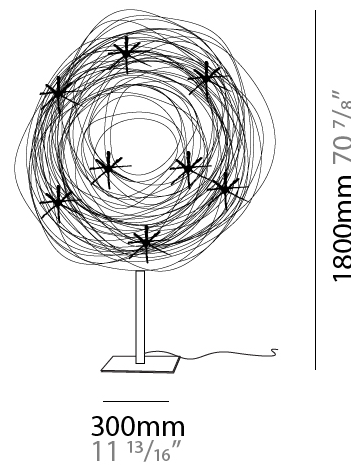

GENERAL

Series: Confusione
 Partner: Knikerboker
 Division: Design
 Installation: Portable
 Product Type: Floor
 Mounting Location: Floor

PHYSICAL

Shape: Curves
 Length (mm): 1400
 Length (in): 55 1/8
 Width (mm): 300
 Width (in): 11 13/16
 Height (mm): 1800
 Height (in): 70 7/8
 Fixture Finish: ANA
 Fixture Material: Anodized Aluminum
 Cable Details: Anodized Aluminum Wire 1400mm / 55 1/8"
 Upon Request: Bolt Down

LED

Color Temperature (°K): 3000
 Max. Delivered Lumen (lm): 3200
 CRI: >80 CRI

OPTICAL

RATINGS AND CERTIFICATIONS

Certified By: Certified for North American Standards
 IP rating: IP20

PROJECT
TYPE
SPECIFIER
QUANTITY
DATE

1400mm 55 1/8"

CONFUSIONE PORTABLE

D134048

PROJECT

TYPE

SPECIFIER

QUANTITY

DATE

GENERAL

Series: Confusione
 Partner: Knikerboker
 Division: Design
 Installation: Portable
 Product Type: Floor
 Mounting Location: Floor

PHYSICAL

Shape: Curves
 Length (mm): 2000
 Length (in): 78 3/4
 Width (mm): 300
 Width (in): 11 13/16
 Height (mm): 2400
 Height (in): 94 1/2
 Fixture Finish: ANA
 Fixture Material: Anodized Aluminum
 Upon Request: Bolt Down